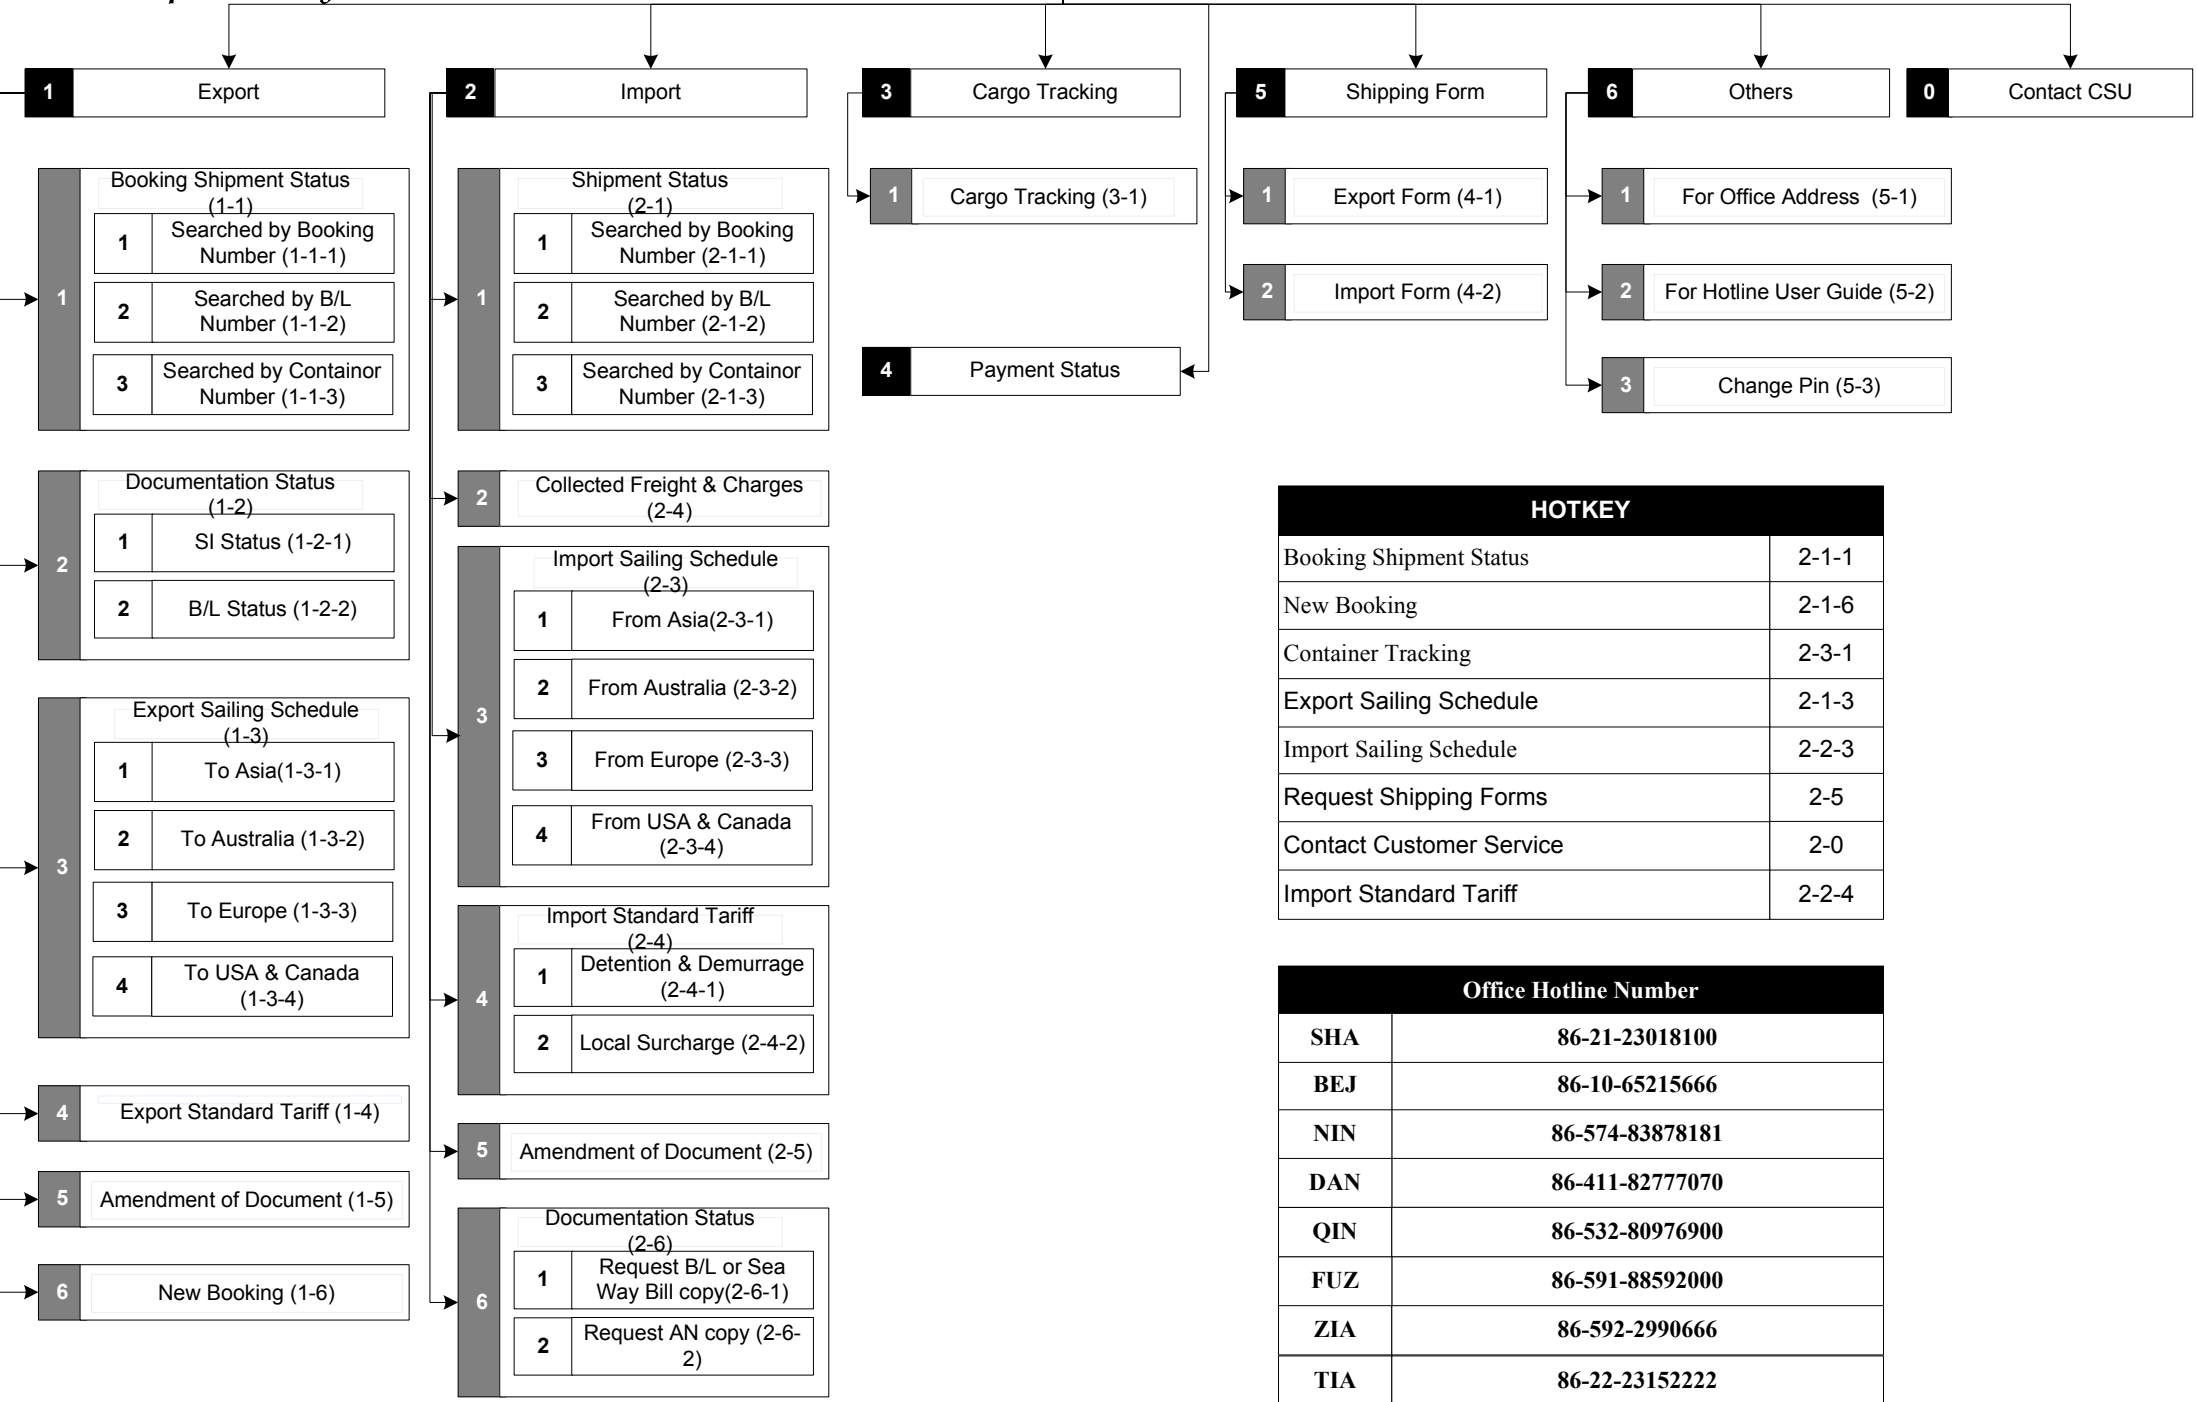

We take it personally

OOCL Customer Services Hotline

| HOTKEY | |
|--------------------------|-------|
| Booking Shipment Status | 2-1-1 |
| New Booking | 2-1-6 |
| Container Tracking | 2-3-1 |
| Export Sailing Schedule | 2-1-3 |
| Import Sailing Schedule | 2-2-3 |
| Request Shipping Forms | 2-5 |
| Contact Customer Service | 2-0 |
| Import Standard Tariff | 2-2-4 |