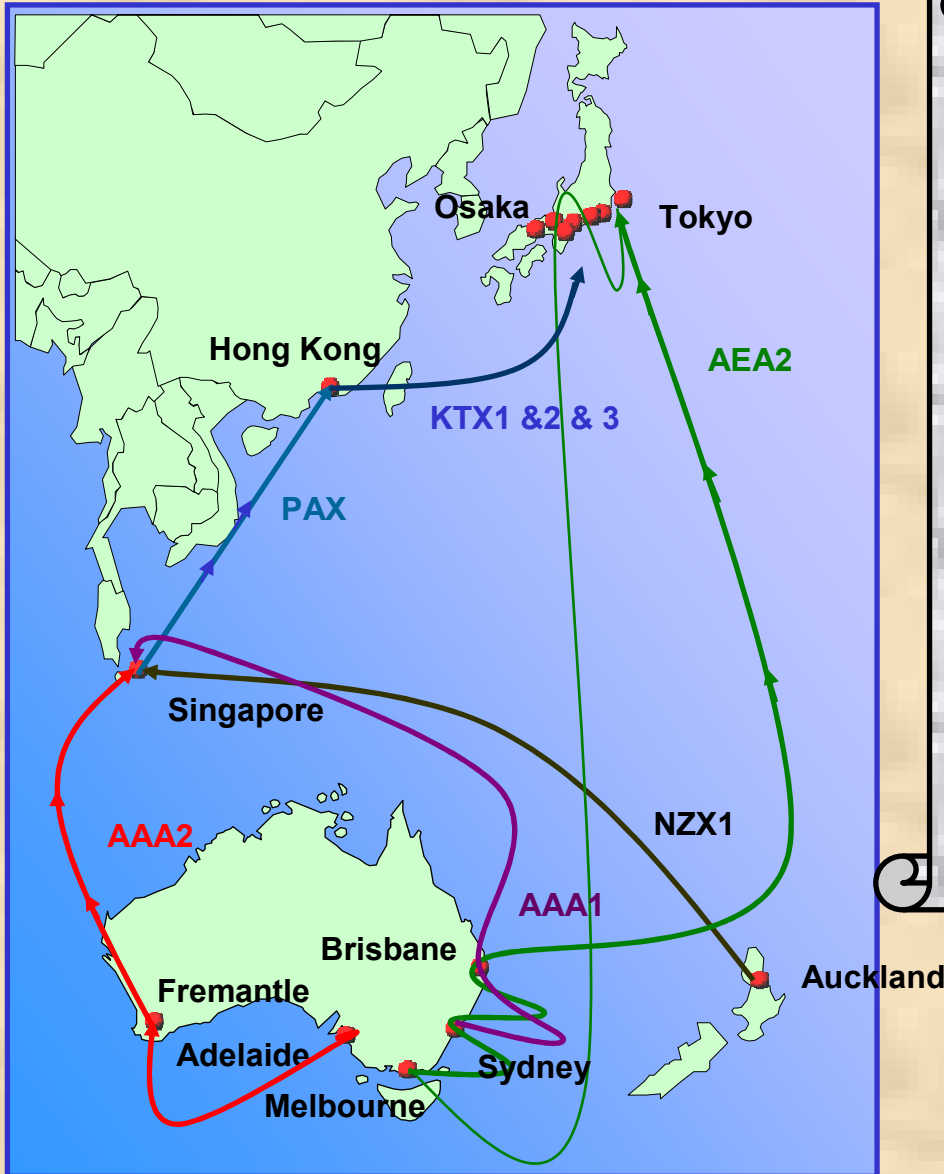

# Import from Australia and New Zealand

## Import from Australia

From\To	YOK	TKY	NGY	OSK	KOB	SMZ	YKK
Sydney	13day	15day	25day	14day	16day	28day	25day
Melburne	15day	17day	23day	16day	18day	33day	23day
Brisbane	10day	12day	19day	11day	13day	31day	19day
Fremantle	31day	25day	23day	30day	22day	26day	30day
Adelaide	35day	29day	27day	34day	26day	30day	34day
Auckland	34day	34day	36day	33day	34day	33day	36day