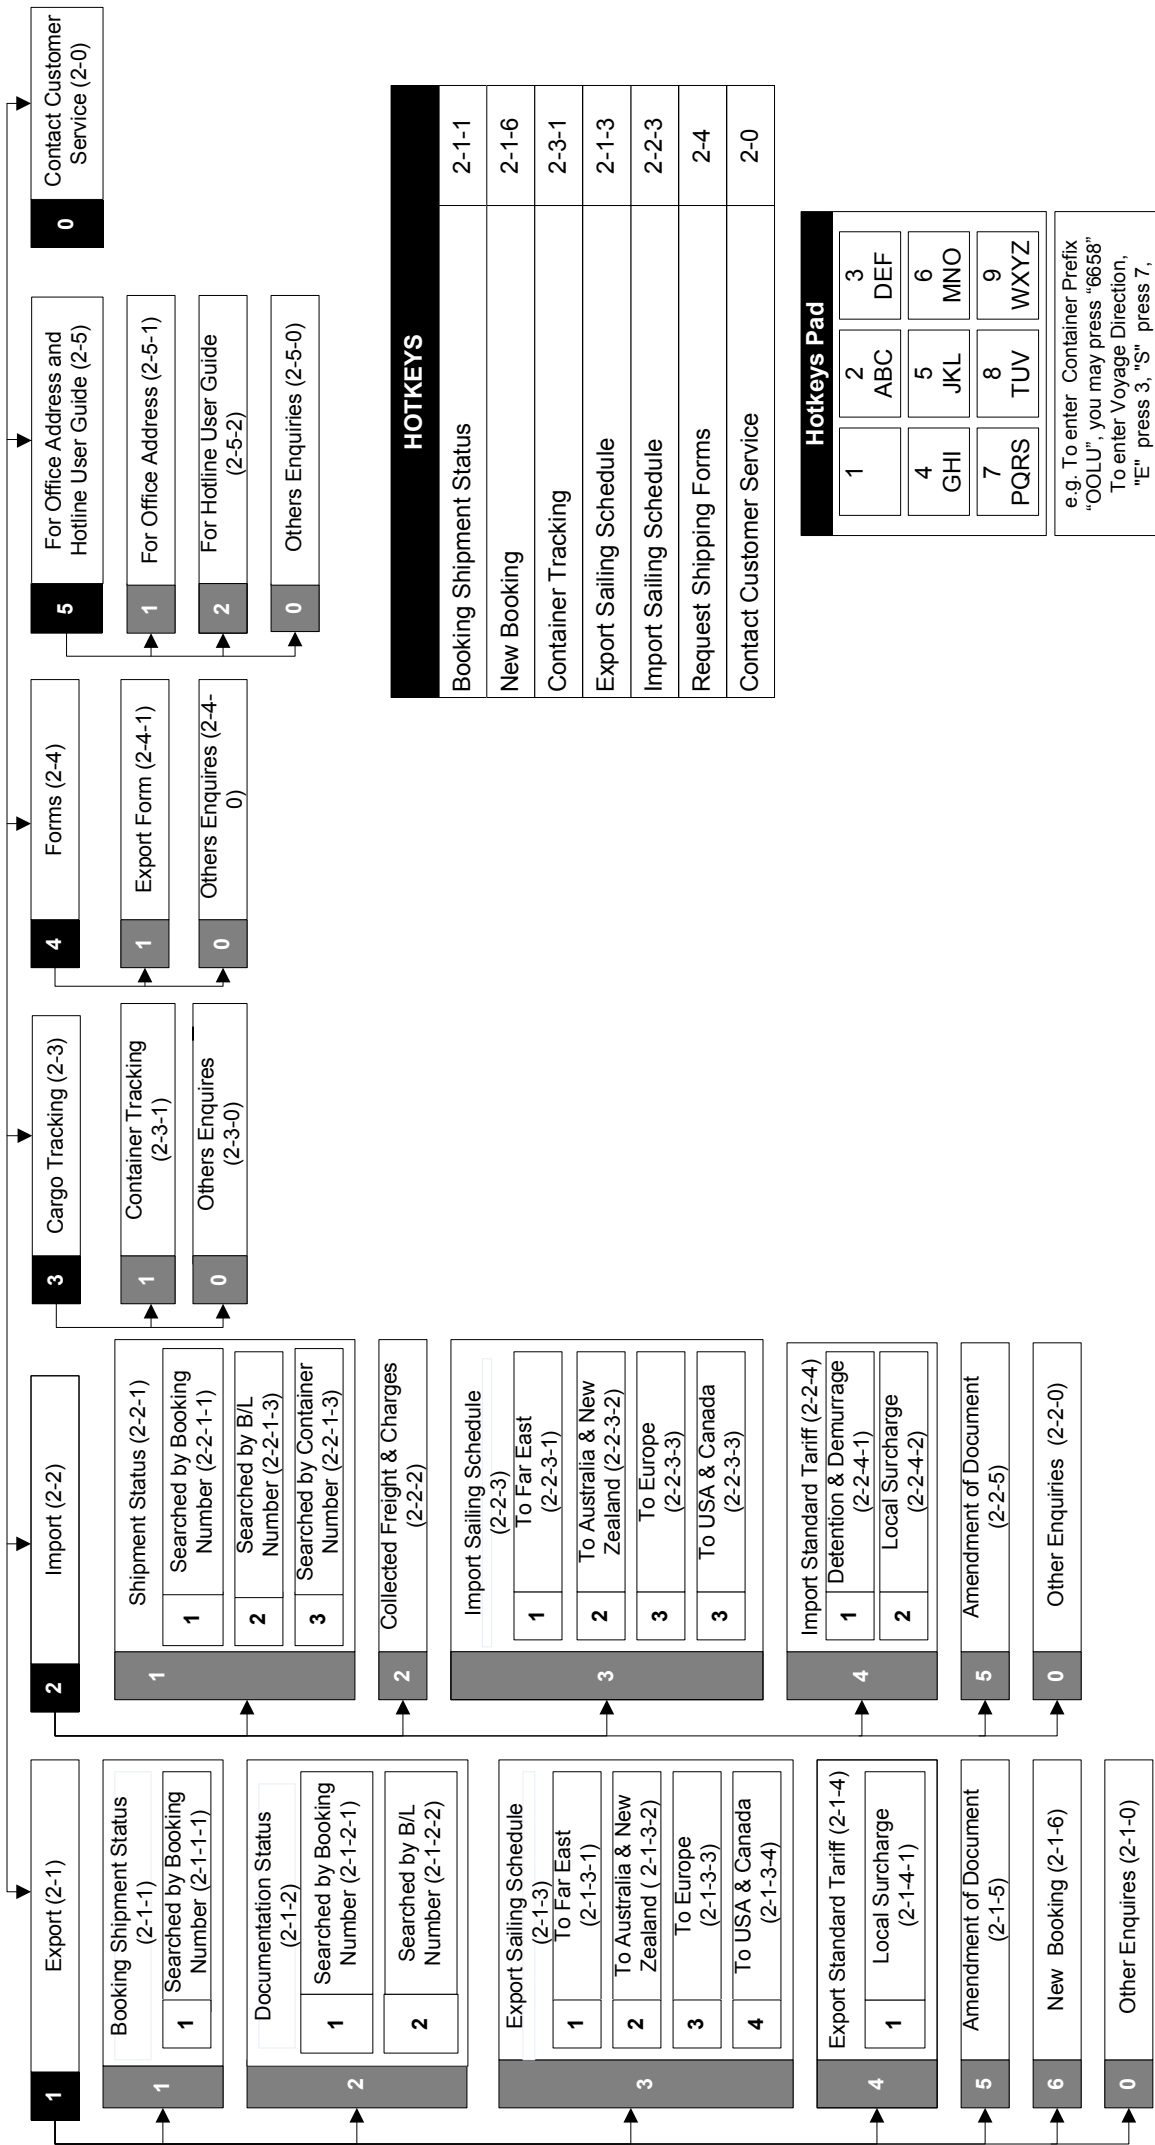

We take it personally

OOCL Customer Services Hotline 2301 8100

OCHL 09/2007

1 Chinese 2 English

HOTKEYS

Booking Shipment Status	2-1-1
New Booking	2-1-6
Container Tracking	2-3-1
Export Sailing Schedule	2-1-3
Import Sailing Schedule	2-2-3
Request Shipping Forms	2-4
Contact Customer Service	2-0

Hotkeys Pad

1	2	3
4	5	6
7	8	9
ABC	DEF	MNO
GHI	JKL	PQRS
TUV	WXYZ	

e.g. To enter Container Prefix "OOLU", you may press "6658"
 To enter Voyage Direction, "E" press 3, "S" press 7, "N" press 6, "W" press 9.