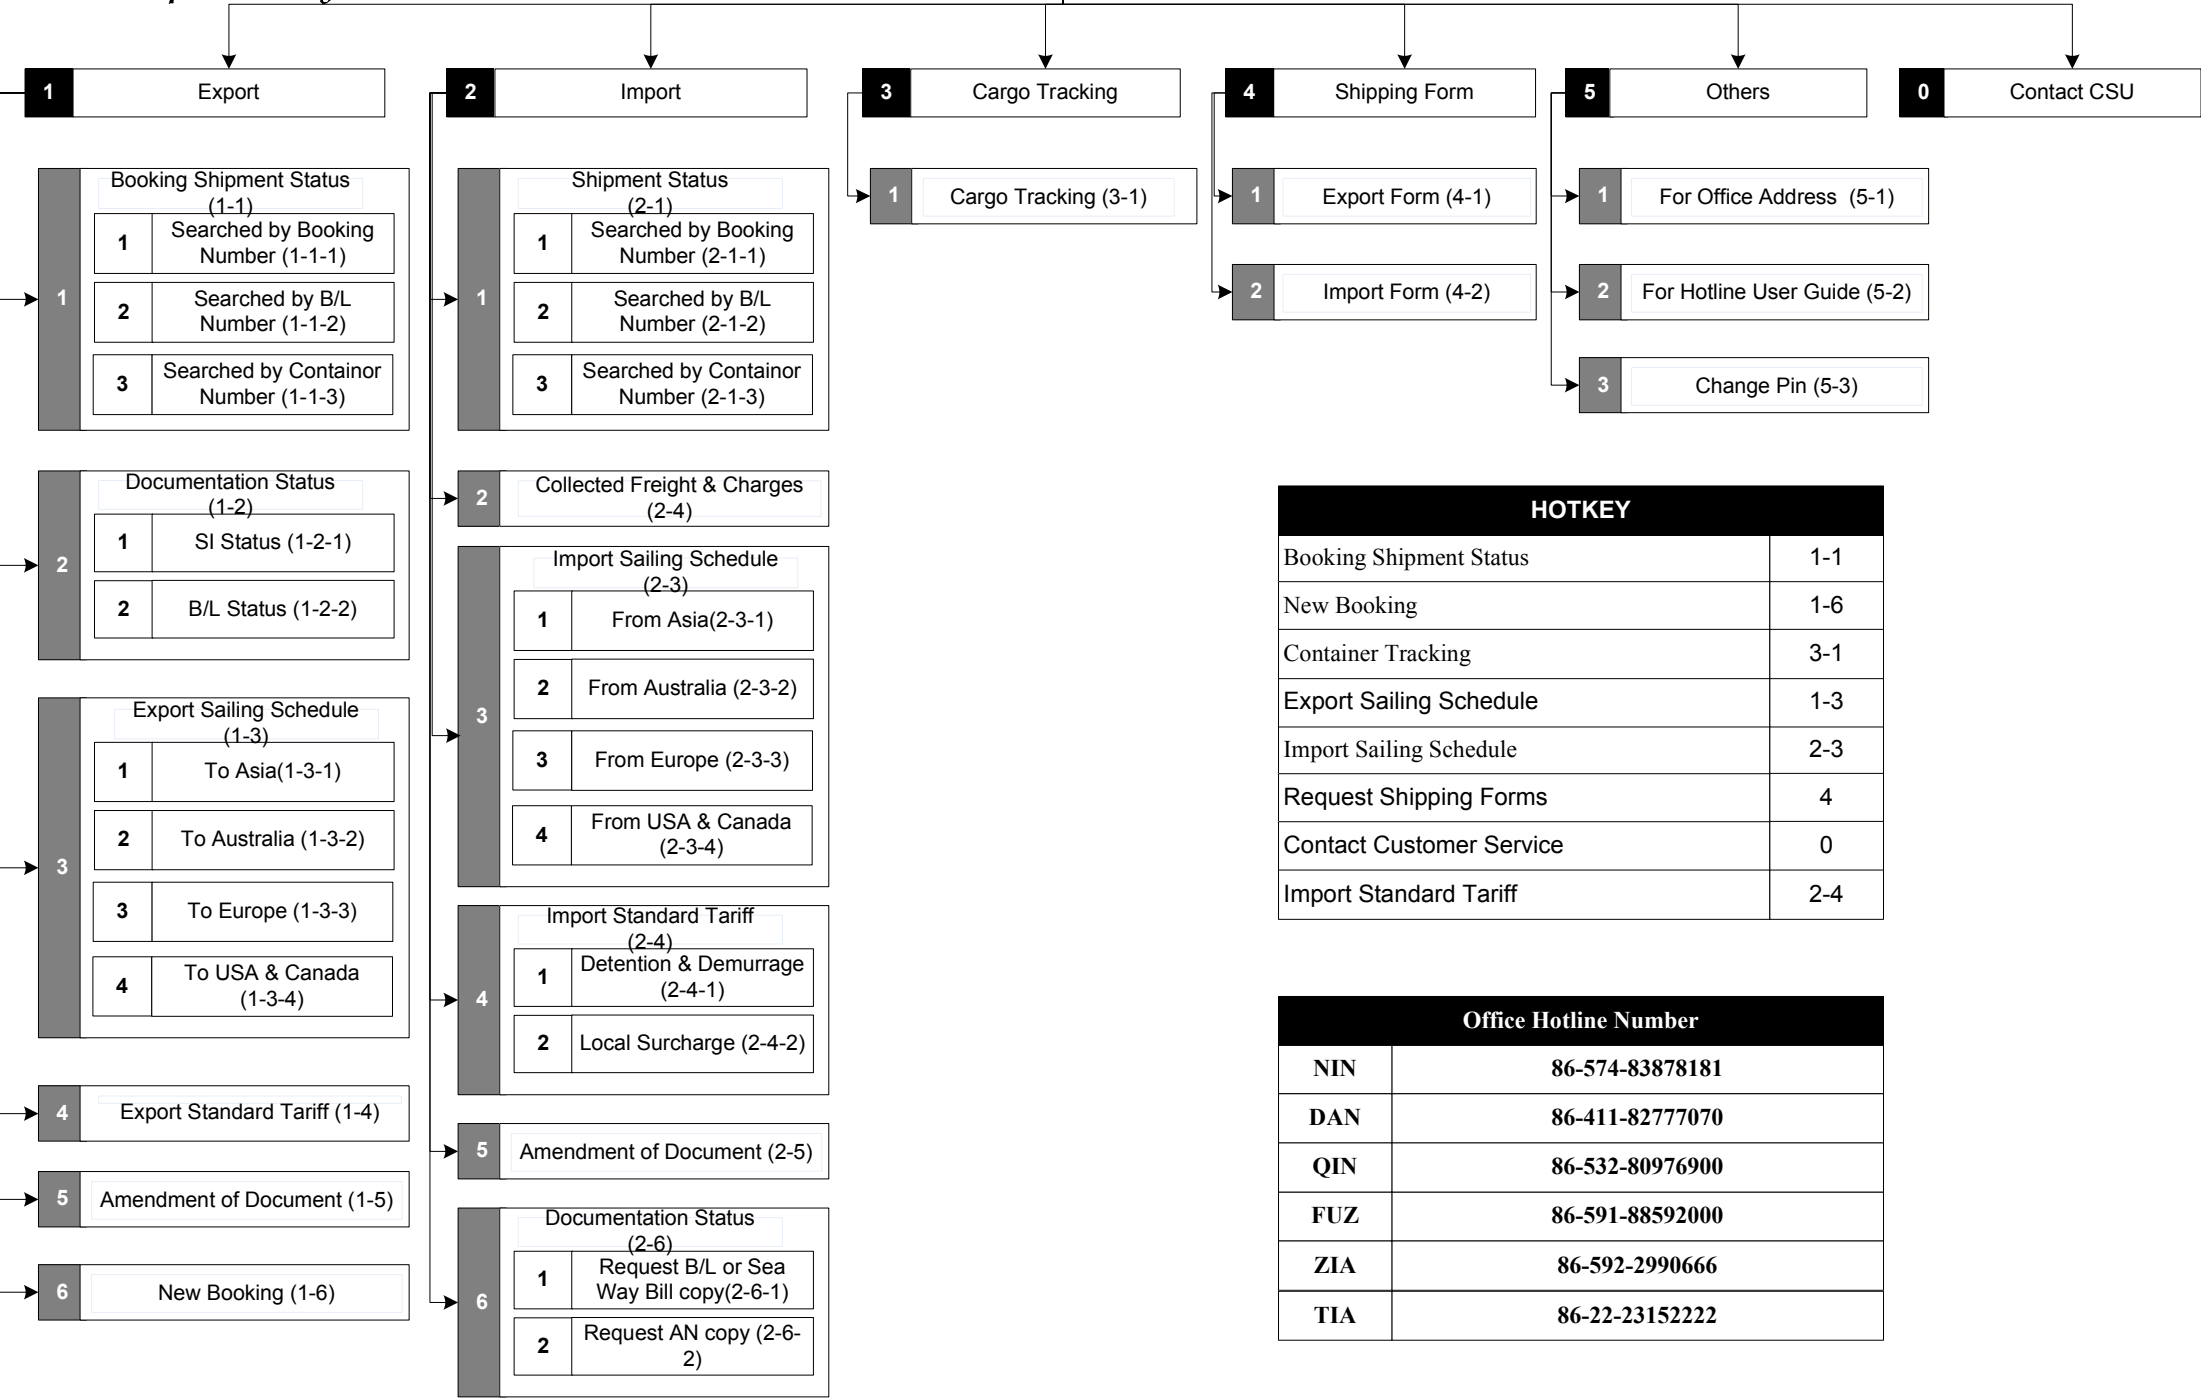

We take it personally

OOCL Customer Services Hotline

HOTKEY	
Booking Shipment Status	1-1
New Booking	1-6
Container Tracking	3-1
Export Sailing Schedule	1-3
Import Sailing Schedule	2-3
Request Shipping Forms	4
Contact Customer Service	0
Import Standard Tariff	2-4