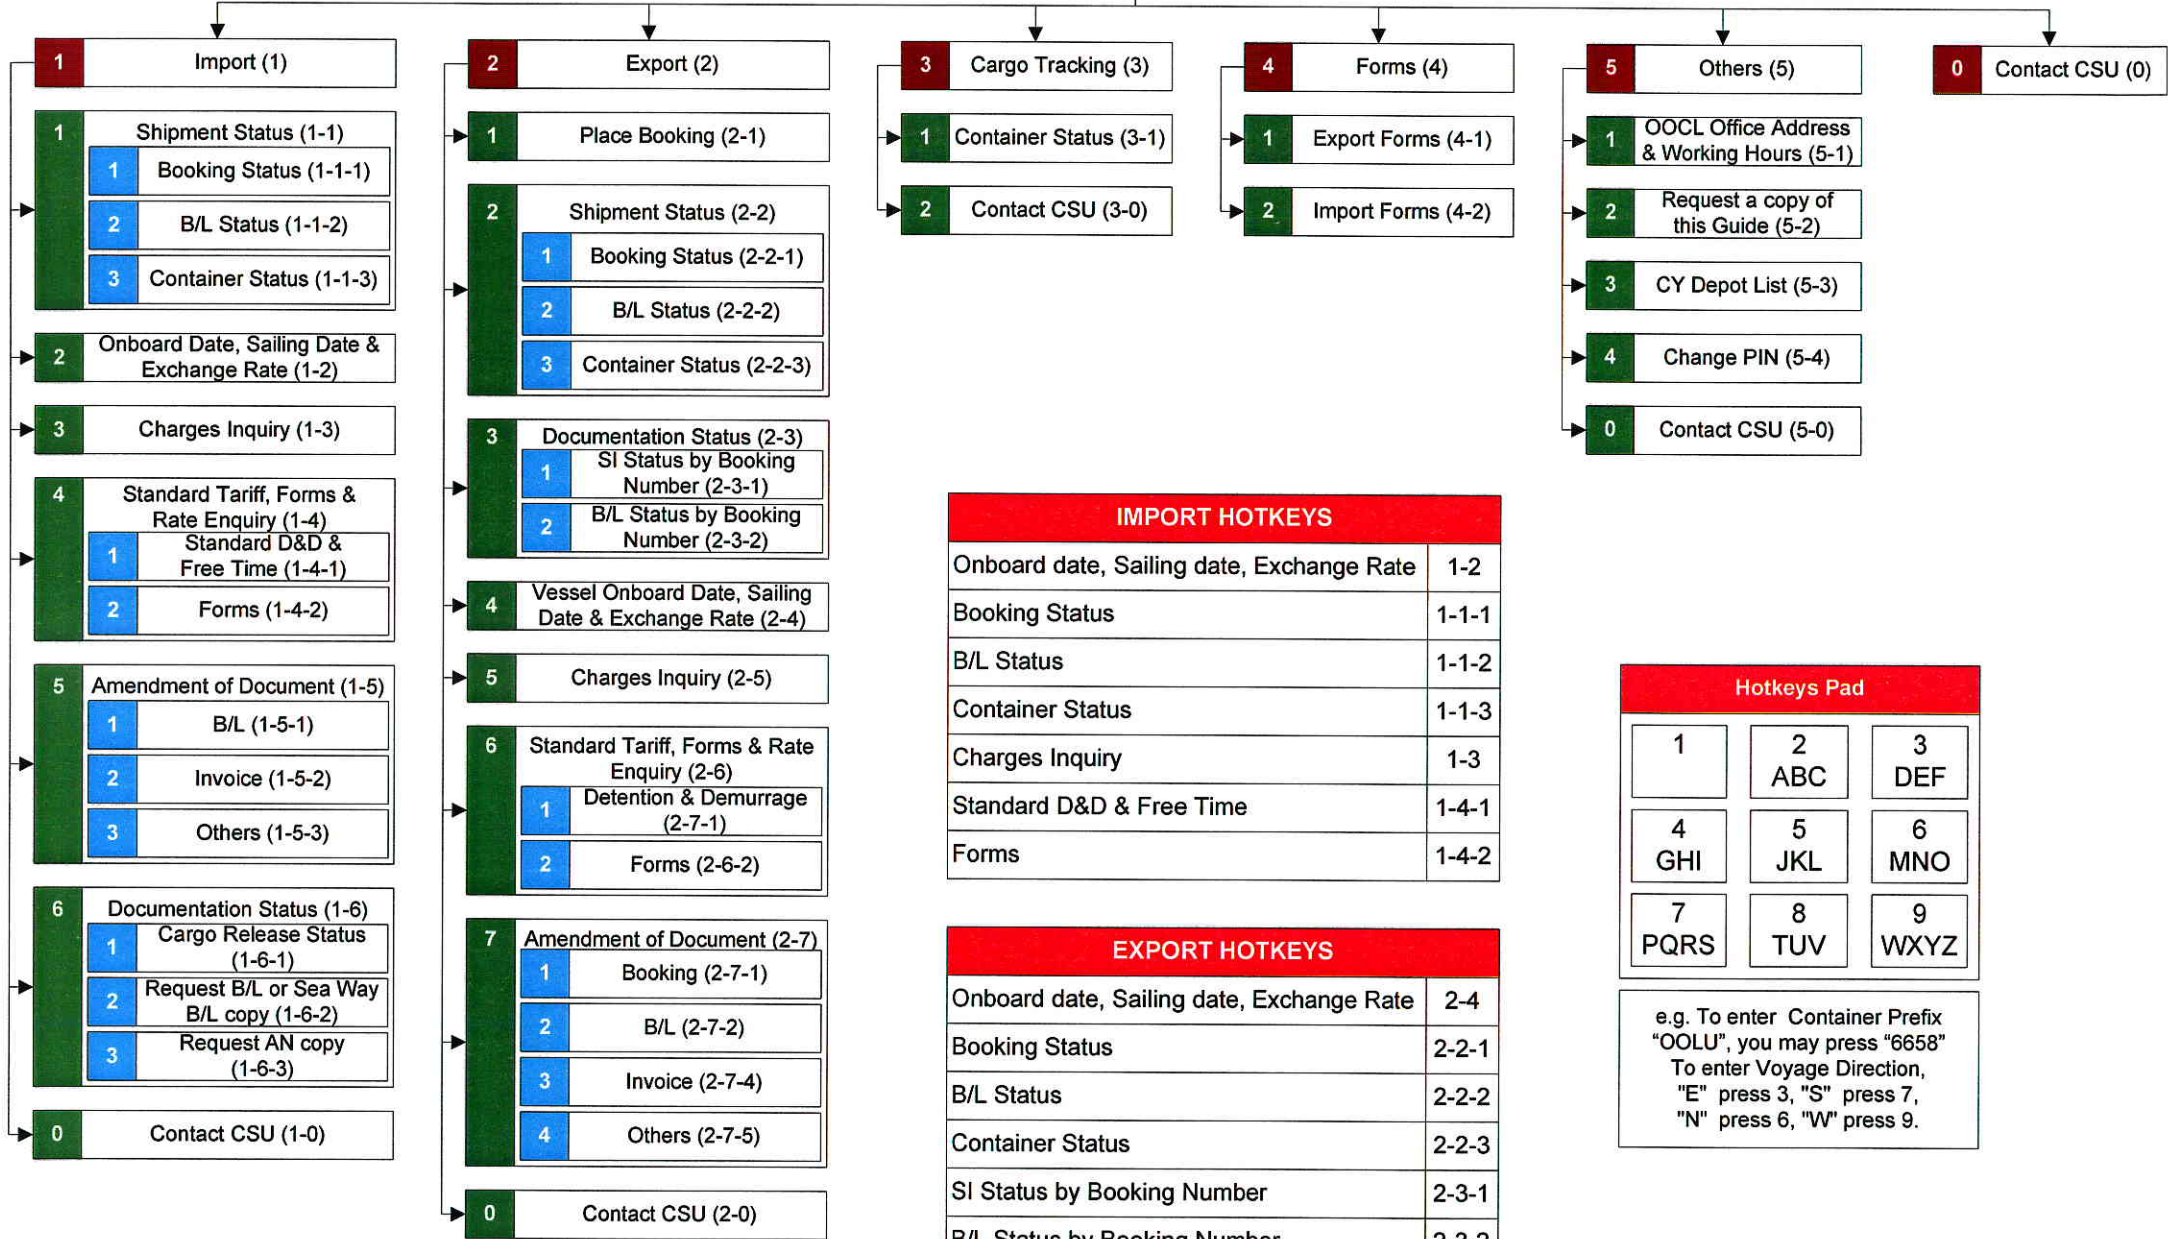

OOCL Customer Services Line
02 35 19 59 59

IMPORT HOTKEYS	
Onboard date, Sailing date, Exchange Rate	1-2
Booking Status	1-1-1
B/L Status	1-1-2
Container Status	1-1-3
Charges Inquiry	1-3
Standard D&D & Free Time	1-4-1
Forms	1-4-2

EXPORT HOTKEYS	
Onboard date, Sailing date, Exchange Rate	2-4
Booking Status	2-2-1
B/L Status	2-2-2
Container Status	2-2-3
SI Status by Booking Number	2-3-1
B/L Status by Booking Number	2-3-2
Charges Inquiry	2-5

Hotkeys Pad		
1	2 ABC	3 DEF
4 GHI	5 JKL	6 MNO
7 PQRS	8 TUV	9 WXYZ

e.g. To enter Container Prefix "OOLU", you may press "6658"
To enter Voyage Direction, "E" press 3, "S" press 7, "N" press 6, "W" press 9.