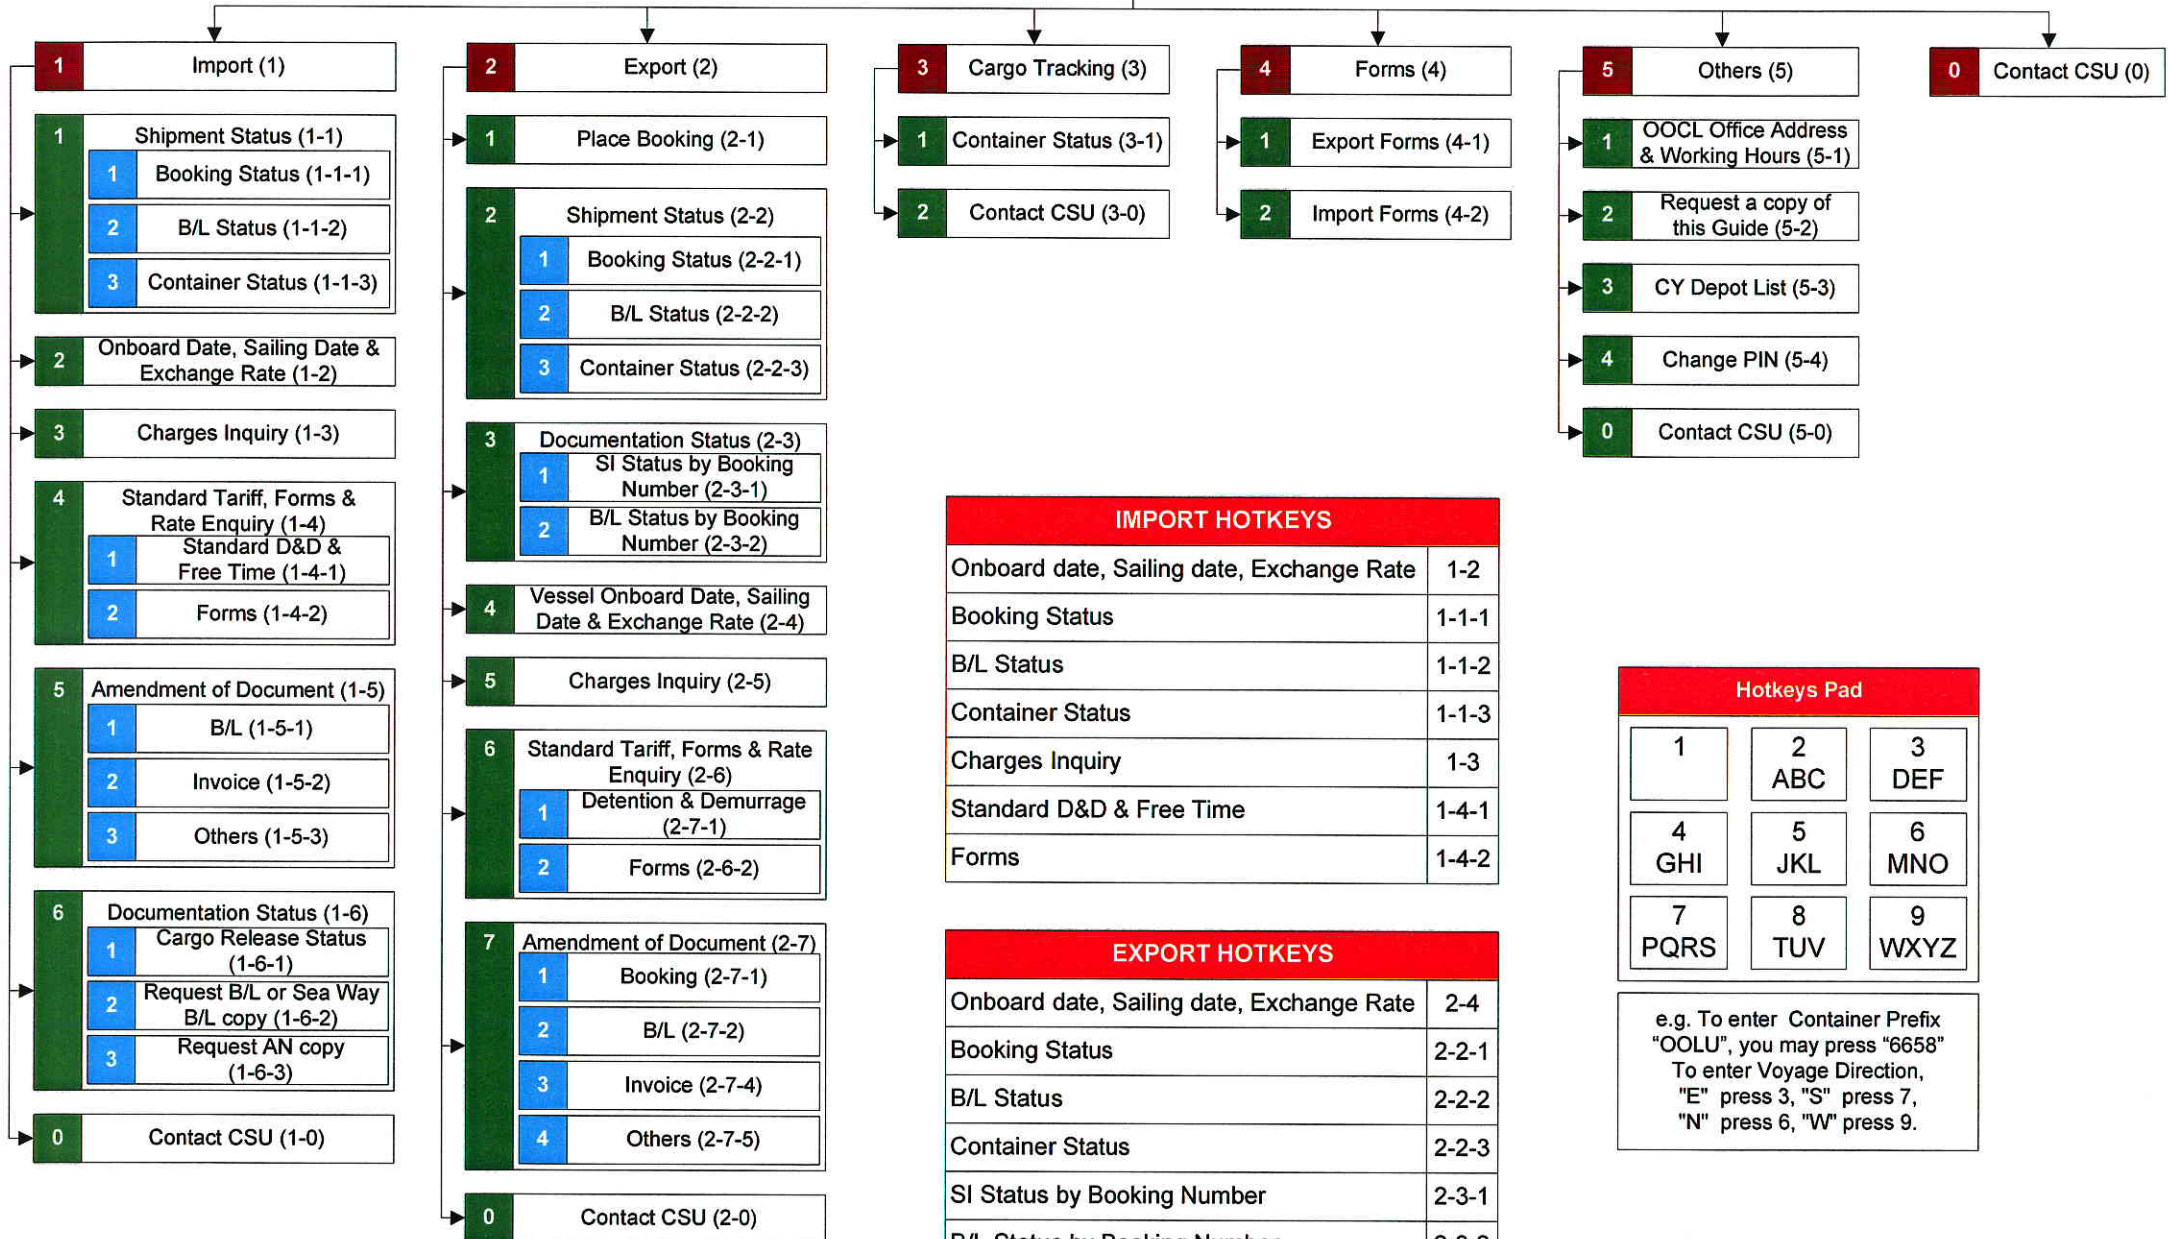

**OOCL Customer Services Line**  
**04 91 99 07 70**

IMPORT HOTKEYS	
Onboard date, Sailing date, Exchange Rate	1-2
Booking Status	1-1-1
B/L Status	1-1-2
Container Status	1-1-3
Charges Inquiry	1-3
Standard D&D & Free Time	1-4-1
Forms	1-4-2

EXPORT HOTKEYS	
Onboard date, Sailing date, Exchange Rate	2-4
Booking Status	2-2-1
B/L Status	2-2-2
Container Status	2-2-3
SI Status by Booking Number	2-3-1
B/L Status by Booking Number	2-3-2
Charges Inquiry	2-5

Hotkeys Pad		
1	2 ABC	3 DEF
4 GHI	5 JKL	6 MNO
7 PQRS	8 TUV	9 WXYZ

e.g. To enter Container Prefix "OOLU", you may press "6658"  
To enter Voyage Direction, "E" press 3, "S" press 7, "N" press 6, "W" press 9.