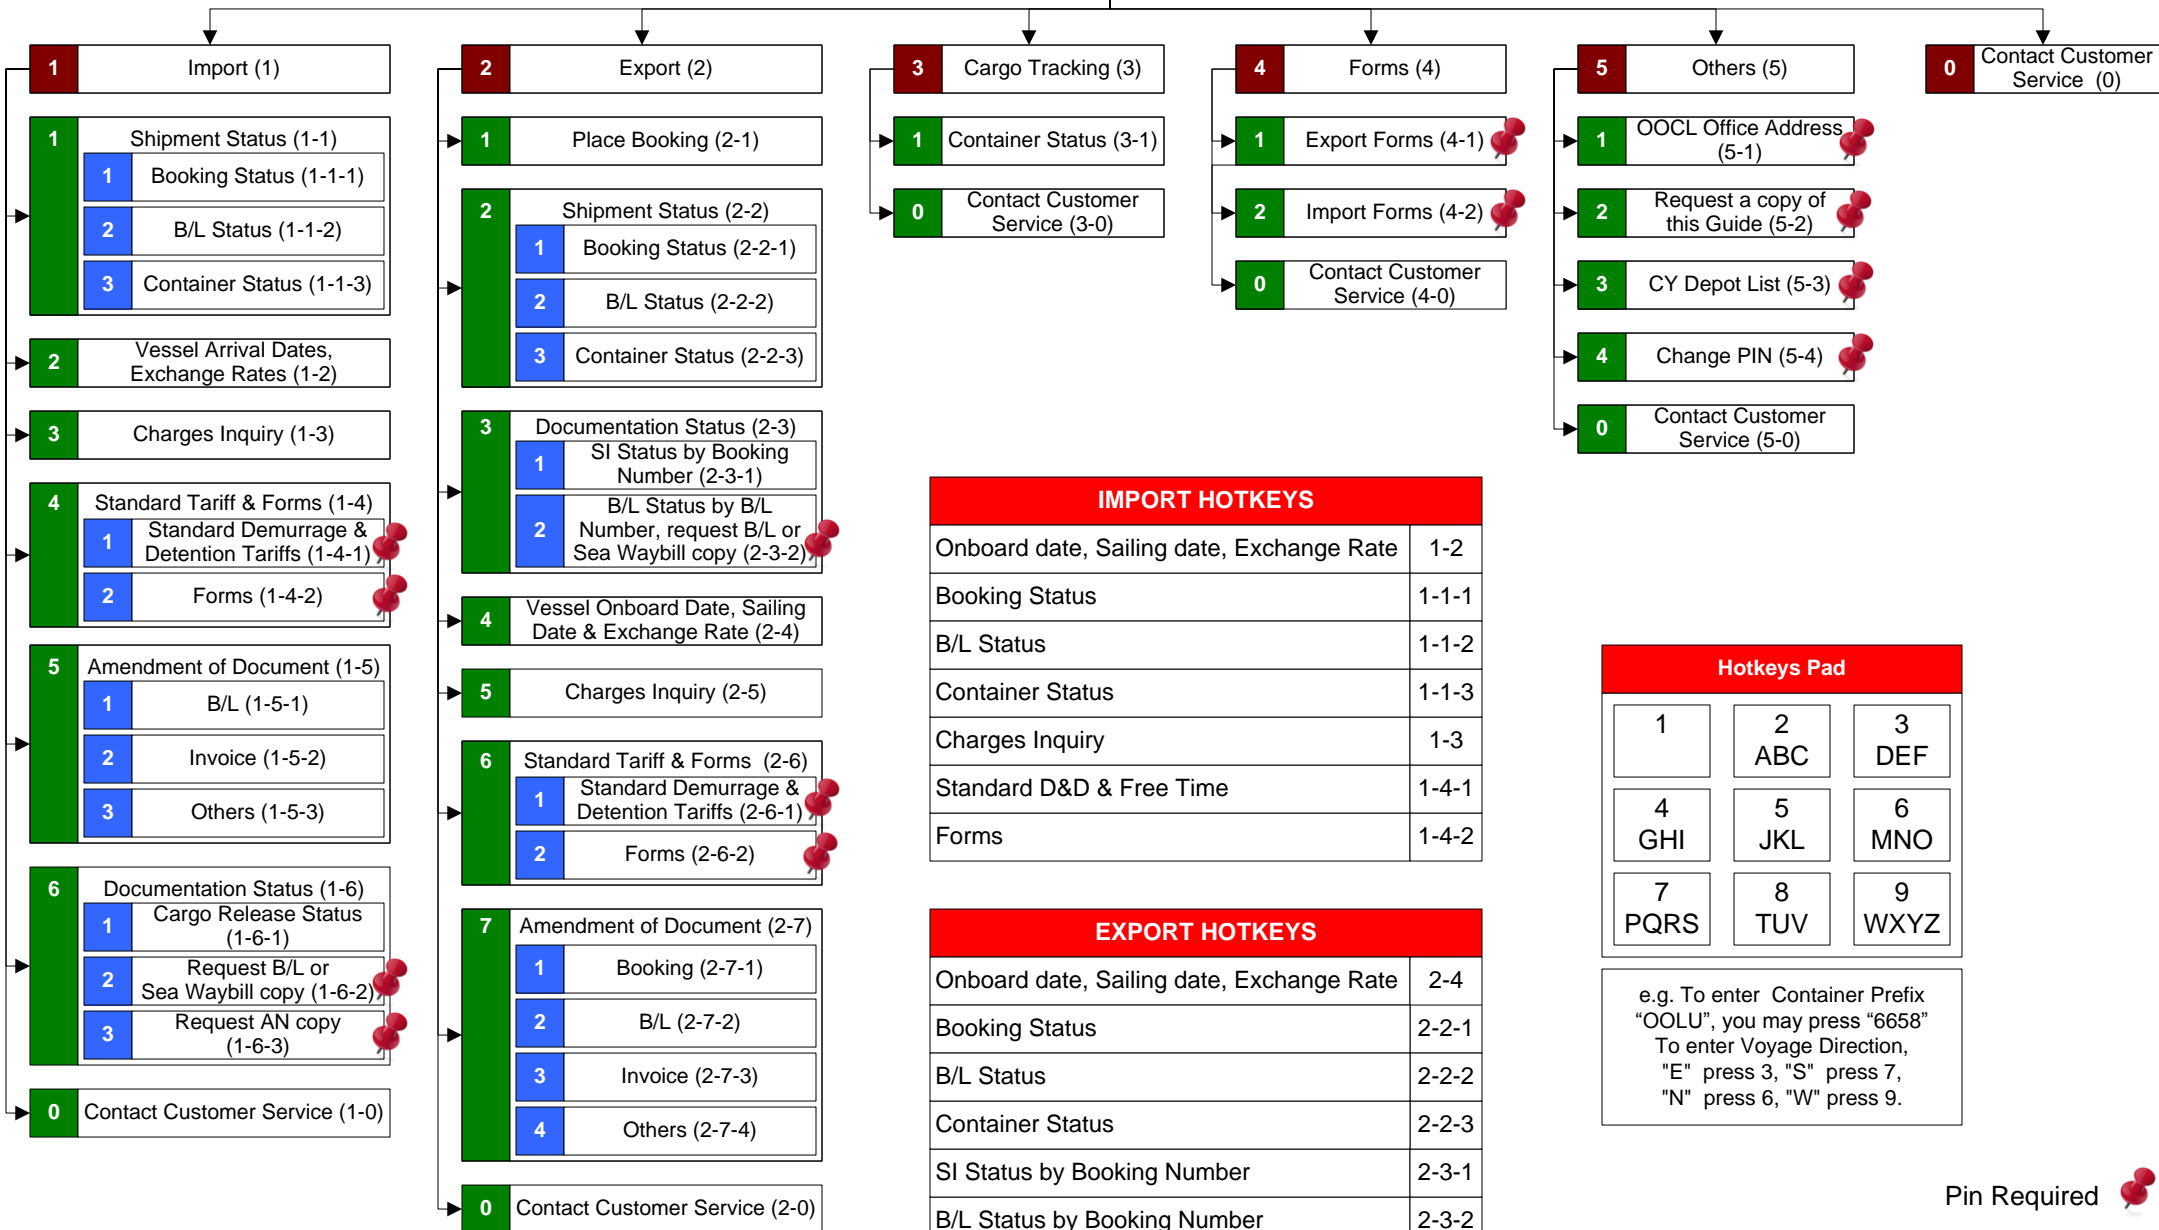

Customer Service Hotline
Bremen: +49 421 3018 100
Hamburg: +49 40 374960 10

IMPORT HOTKEYS

Onboard date, Sailing date, Exchange Rate	1-2
Booking Status	1-1-1
B/L Status	1-1-2
Container Status	1-1-3
Charges Inquiry	1-3
Standard D&D & Free Time	1-4-1
Forms	1-4-2

EXPORT HOTKEYS

Onboard date, Sailing date, Exchange Rate	2-4
Booking Status	2-2-1
B/L Status	2-2-2
Container Status	2-2-3
SI Status by Booking Number	2-3-1
B/L Status by Booking Number	2-3-2
Charges Inquiry	2-5

Hotkeys Pad

1	2 ABC	3 DEF
4 GHI	5 JKL	6 MNO
7 PQRS	8 TUV	9 WXYZ

e.g. To enter Container Prefix "OOLU", you may press "6658"
To enter Voyage Direction, "E" press 3, "S" press 7, "N" press 6, "W" press 9.

Pin Required 