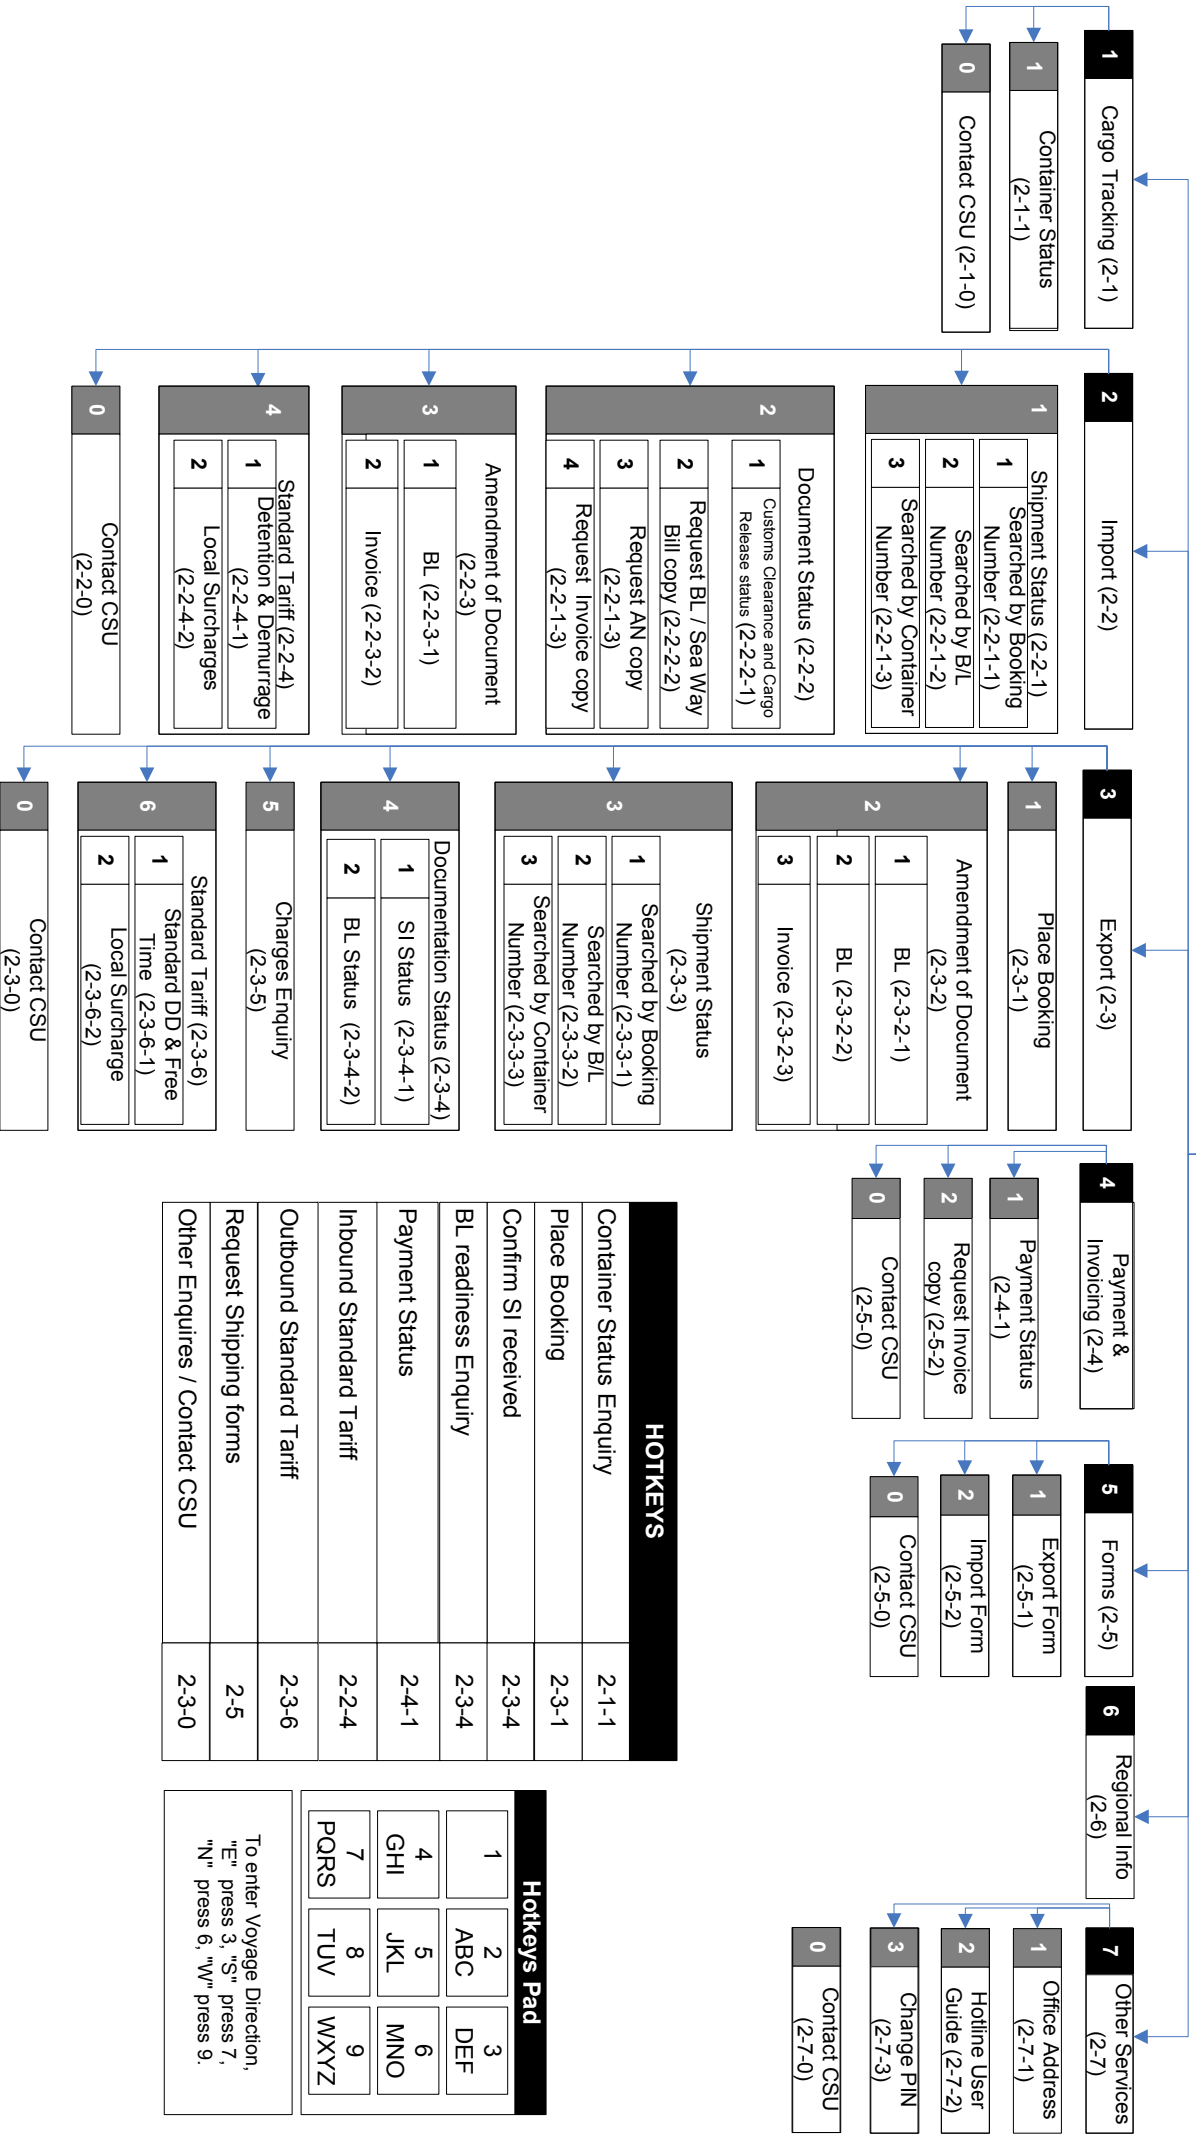

We take it personally

OOCL Customer Services Hotline 3040 5151

1 BAHASA INDONESIA 2 English

HOTKEYS

Container Status Enquiry	2-1-1
Place Booking	2-3-1
Confirm SI received	2-3-4
BL readiness Enquiry	2-3-4
Payment Status	2-4-1
Inbound Standard Tariff	2-2-4
Outbound Standard Tariff	2-3-6
Request Shipping forms	2-5
Other Enquiries / Contact CSU	2-3-0

Hotkeys Pad

1	2	3
4	5	6
7	8	9
PQRS	TUV	WXYZ

To enter Voyage Direction, "E" press 3, "S" press 7, "N" press 6, "W" press 9.