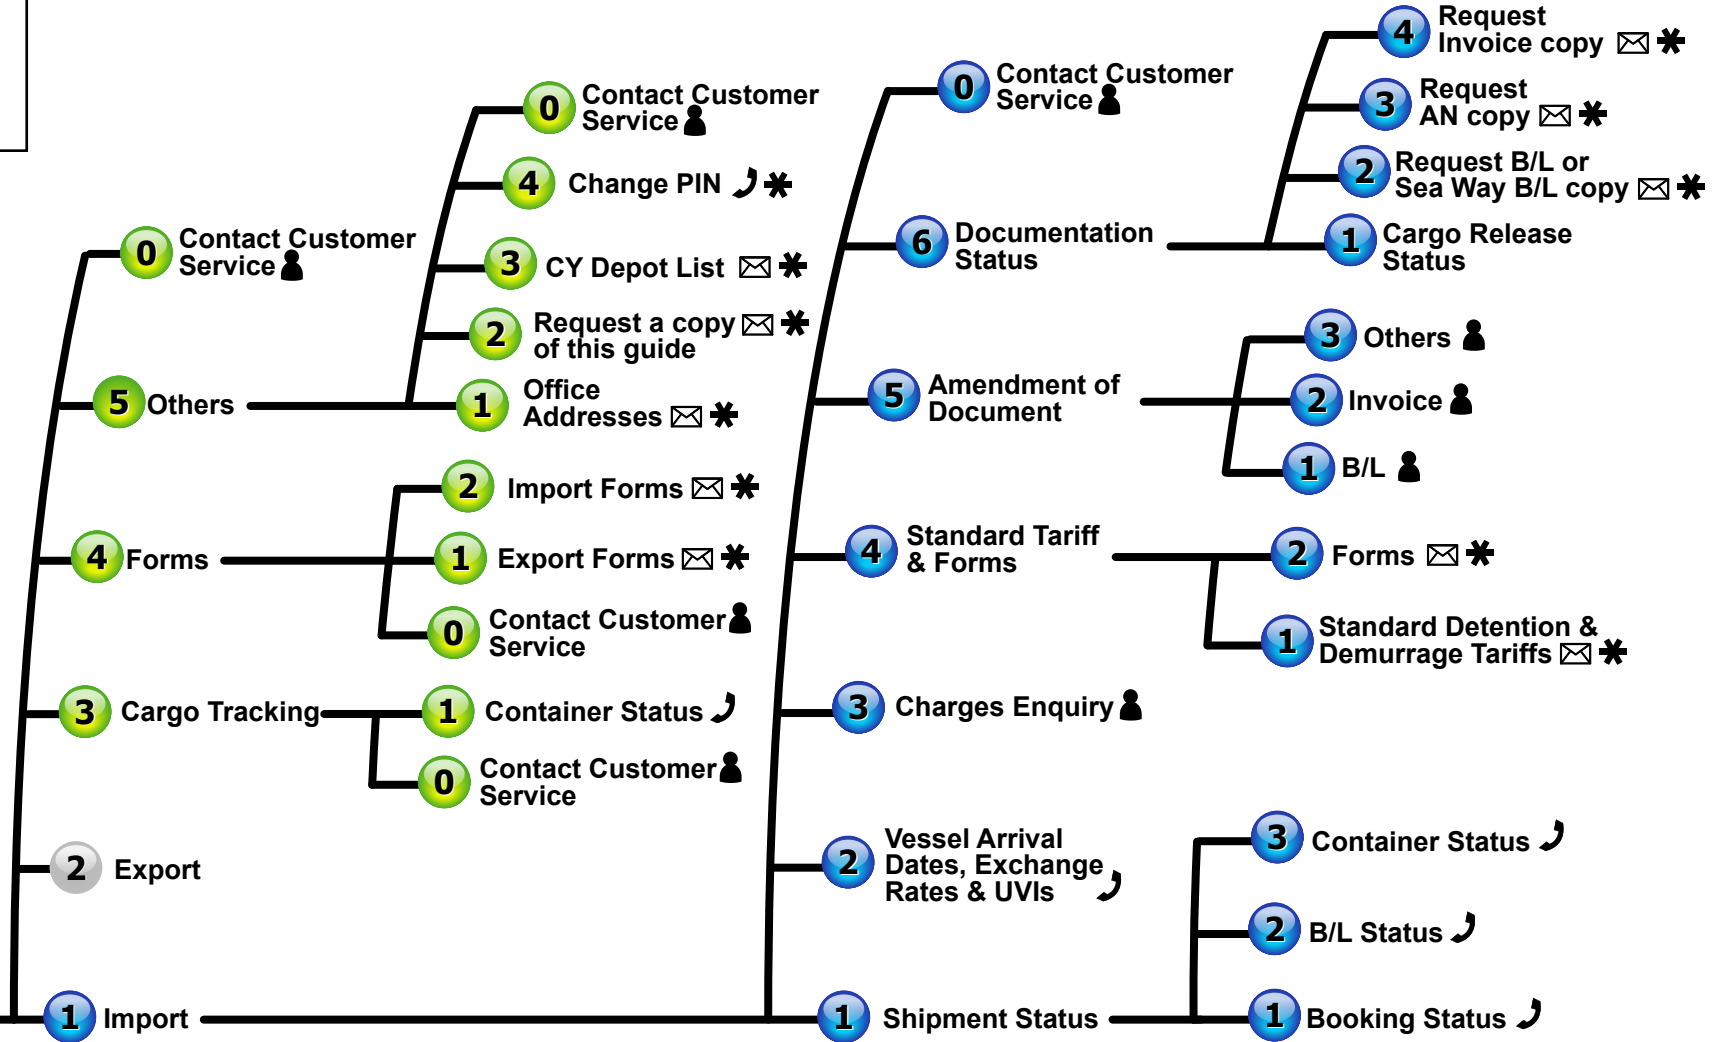

Import Customer Service Hotline

-  Personal contact
-  Automated email
-  Automated voice response
-  PIN required

**Dial
01473
654321**

OOCL
We take it personally
OOCL UK Limited

Export Customer Service Hotline