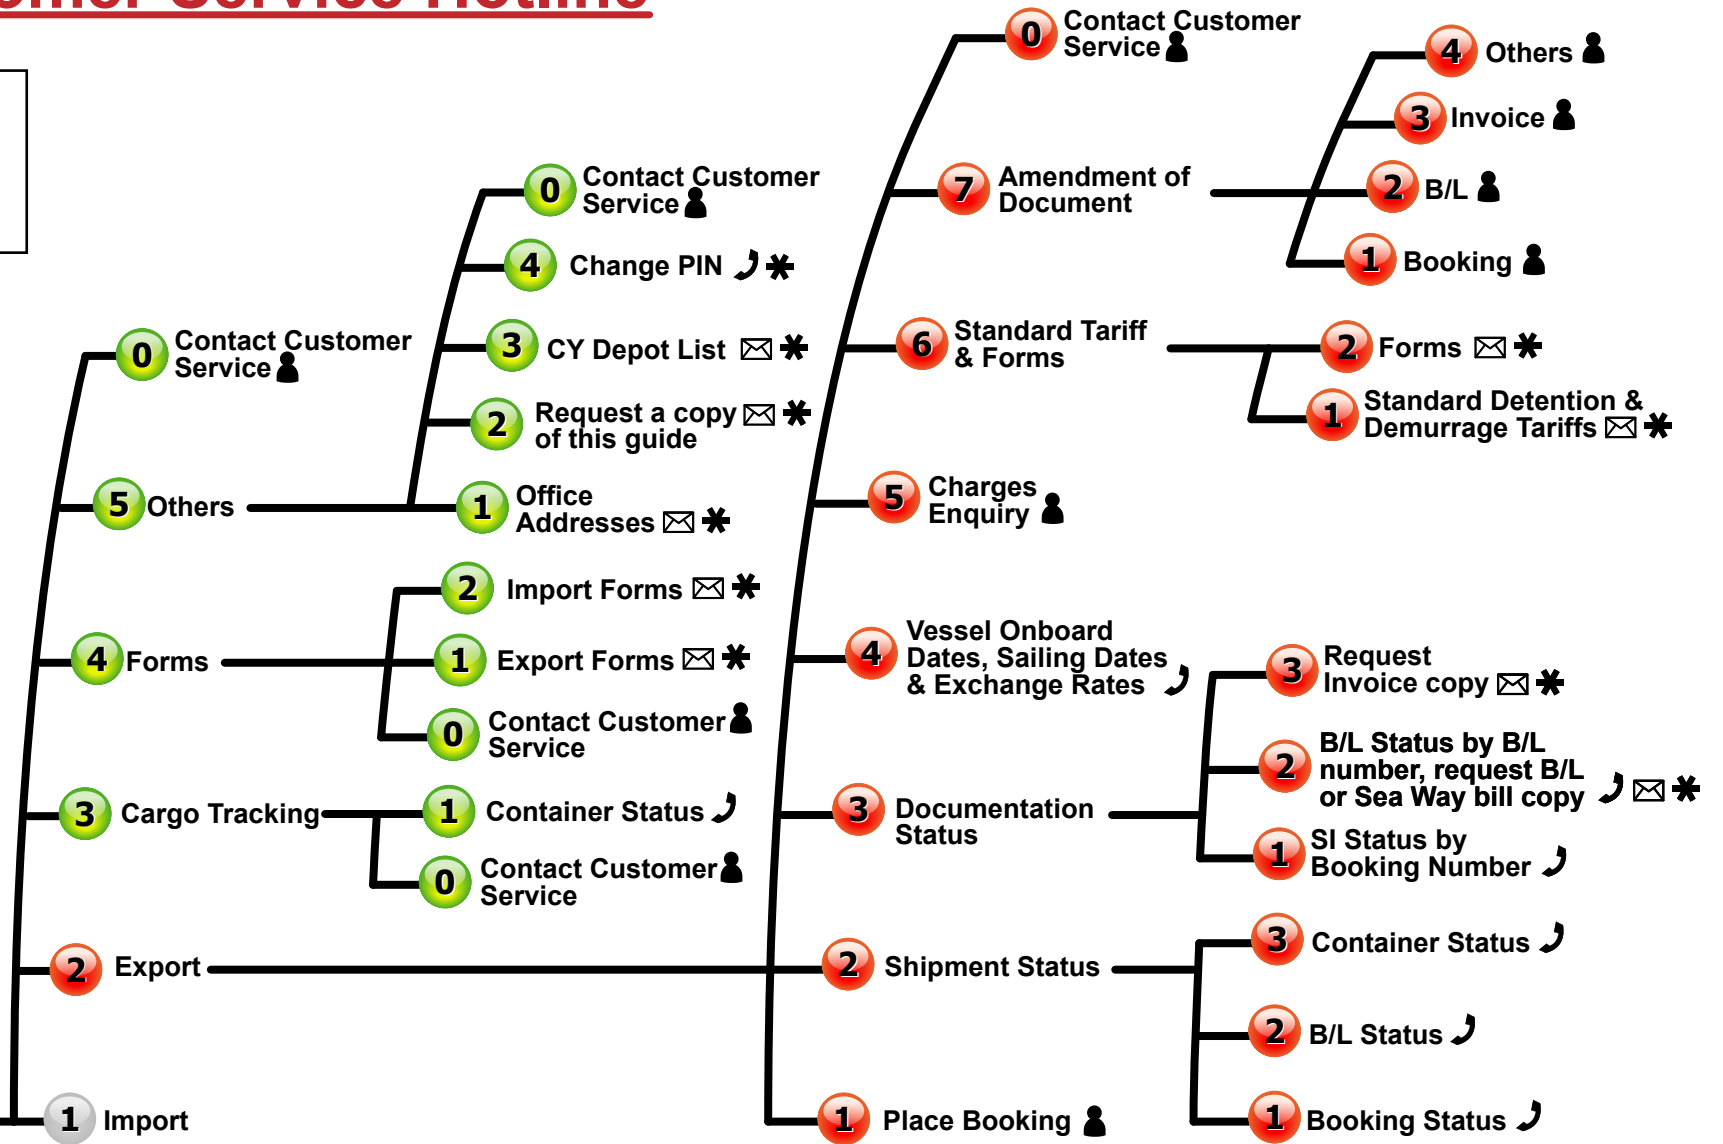

Export Customer Service Hotline

- Personal contact
- Automated email
- Automated voice response
- PIN required

**Dial
01473
654321**